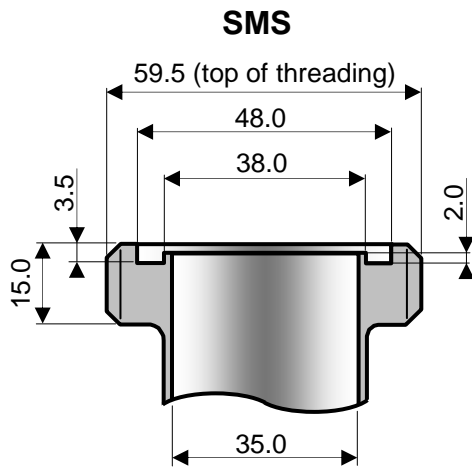

All dimensions in mm.

**Tube end for specific connection welding**

All dimensions in mm.