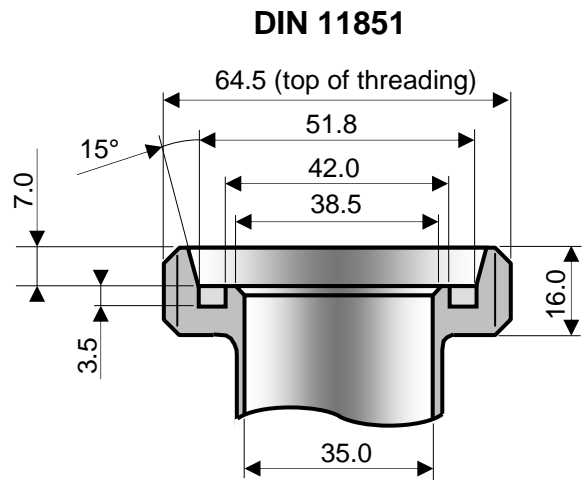

All dimensions in mm.

**Tube end for specific connection welding**

All dimensions in mm.